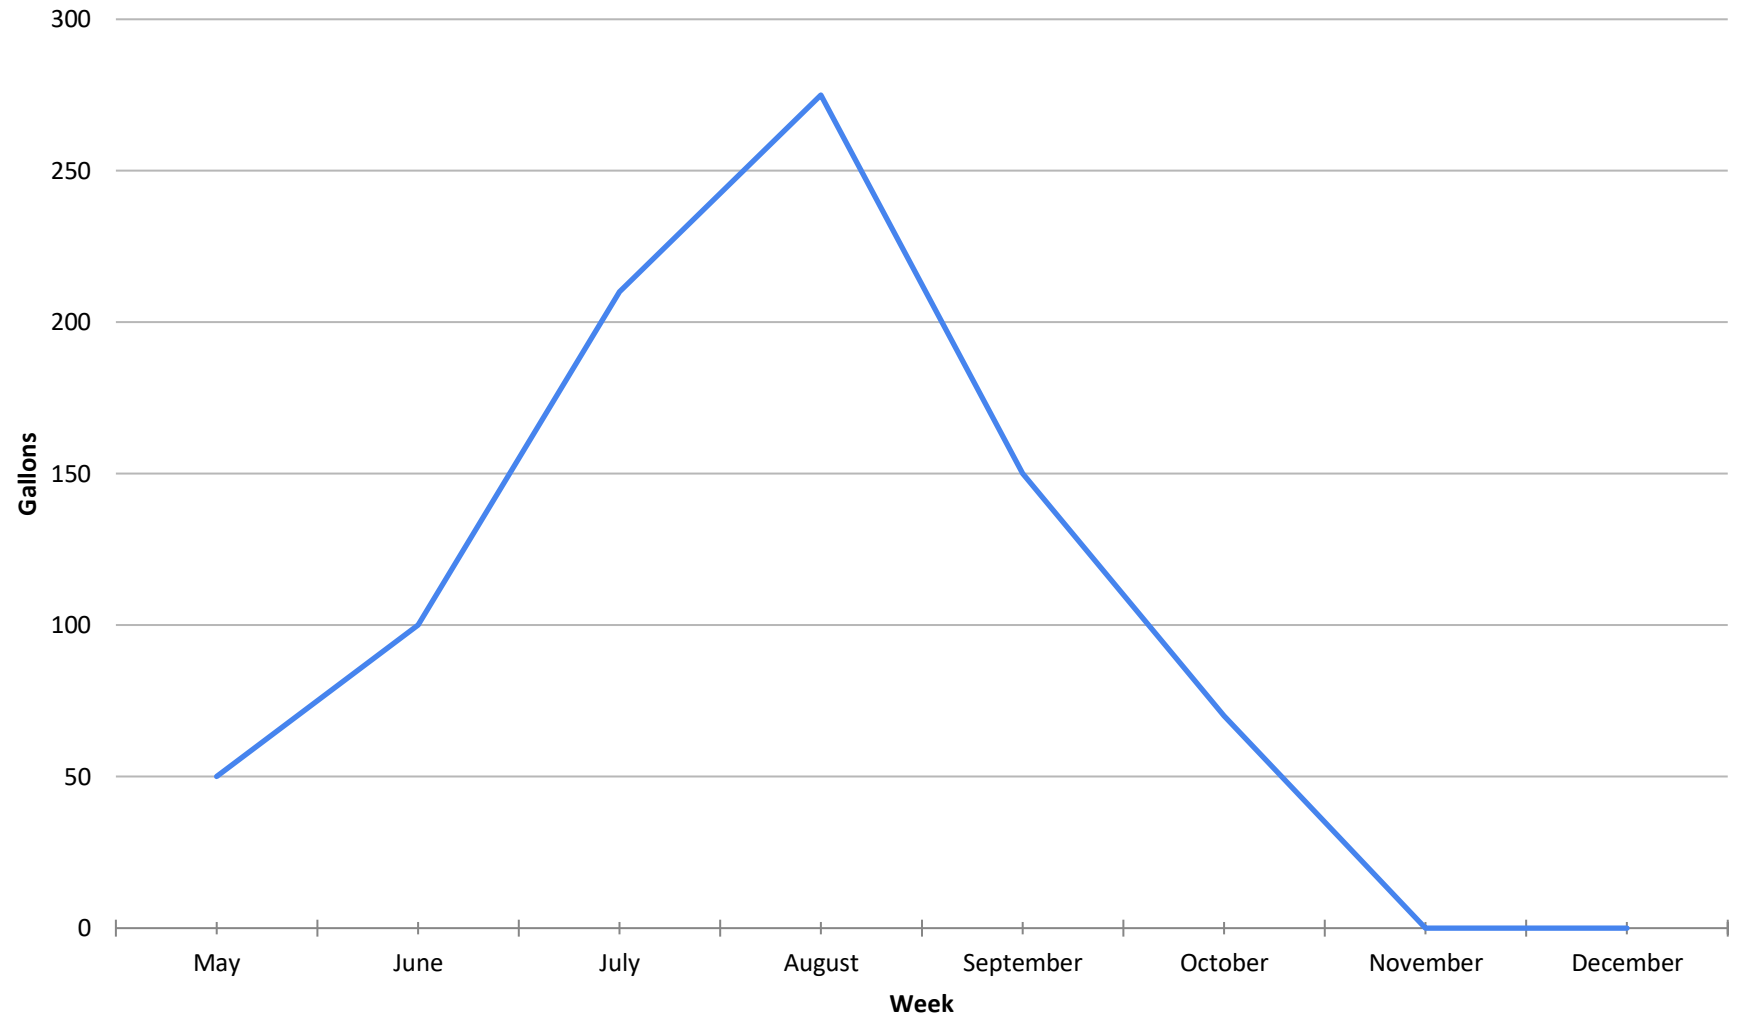

2016 Pump Out Boat	
Month	Gallons
May	50
June	100
July	210
August	275
September	150
October	70
November	0
December	0
<b>Total:</b>	<b>855</b>

2017 Pump Out Boat (Raw Sewage - Cumulative)

### 2015 Pump Out Boat (Raw Sewage - Cumulative)

### 2014 Pump Out Boat (Raw Sewage - Cumulative)