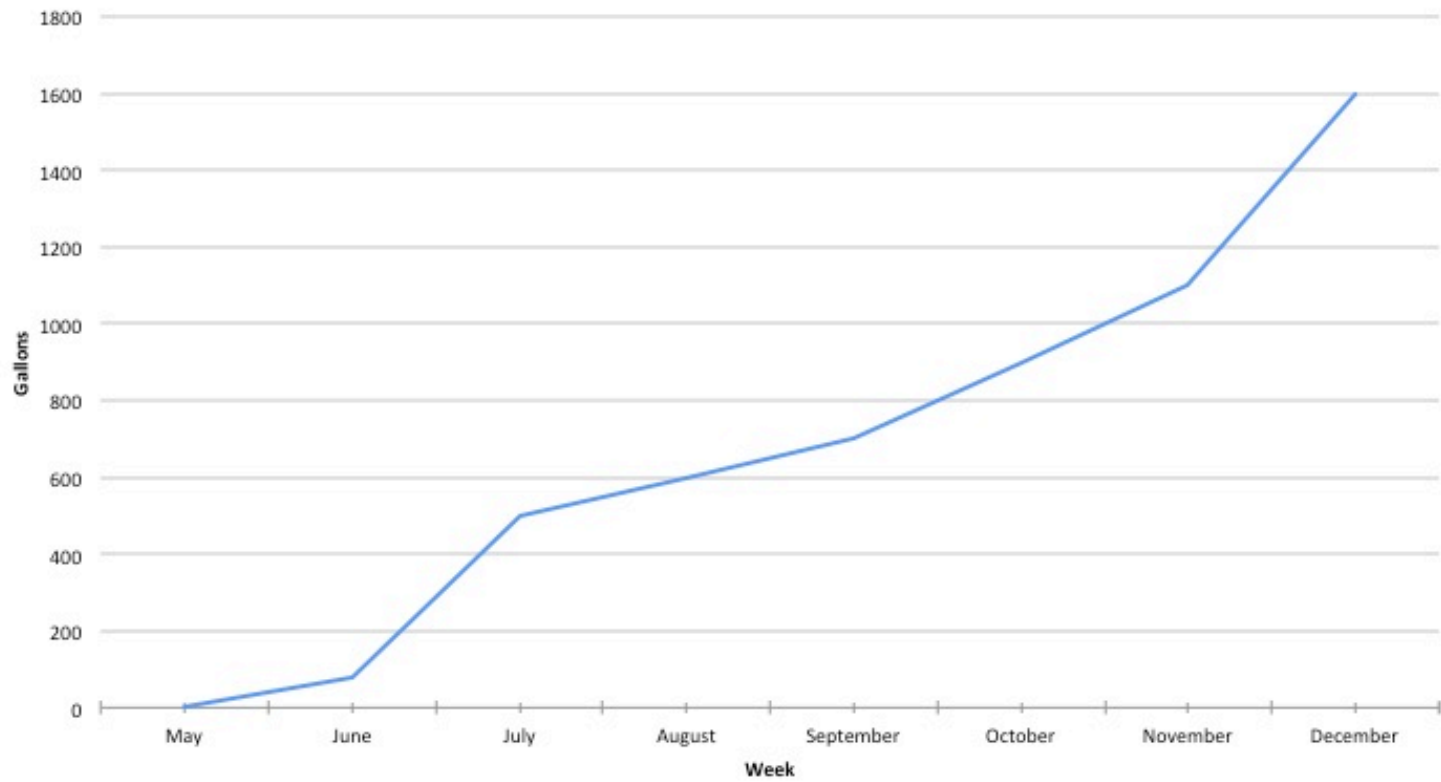

2016 Pump Out Boat	
Month	Gallons
May	50
June	100
July	210
August	275
September	150
October	70
November	0
December	0
<b>Total:</b>	<b>855</b>

2017 Pump Out Boat (Raw Sewage - Cumulative)

### 2015 Pump Out Boat (Raw Sewage - Cumulative)

### 2014 Pump Out Boat (Raw Sewage - Cumulative)